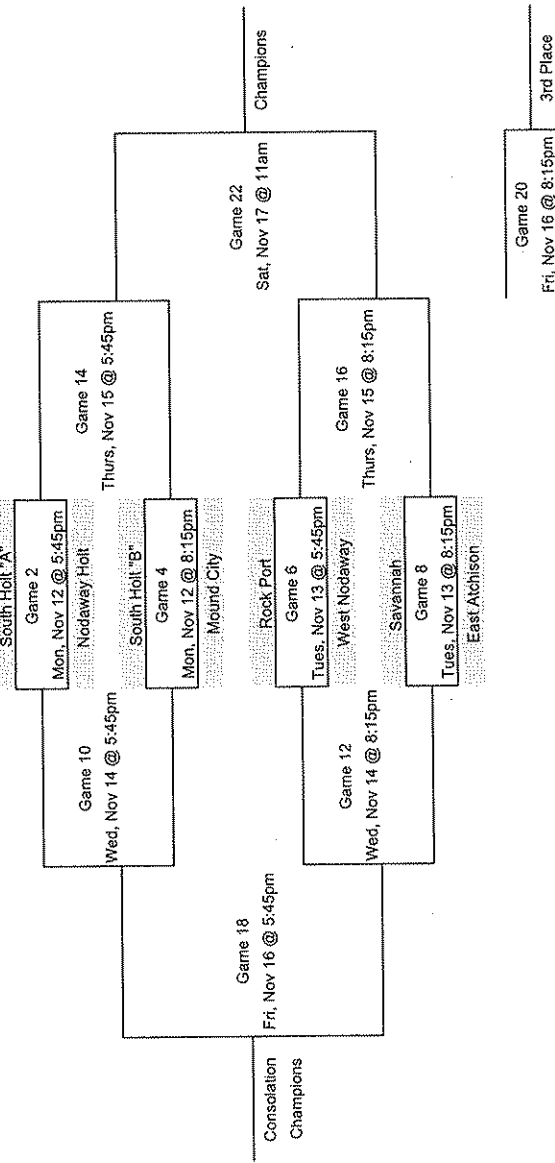

JH Girls

- Uniforms
- Top of bracket=home team
- Bottom of bracket=away team
- Locker Rooms
- Top of the bracket-Old Gym Girls Locker room
- Bottom of Bracket-New Gym Girls Locker room

Officials

Time	12-Nov	13-Nov	14-Nov	15-Nov	16-Nov	17-Nov
4:30 & 5:45	Cox / Power	Seipel / Austin	Cox / Holdsworth	Seipel / Gallagher	Bullock / Seipel	Lawrence III / Power
4:30 & 5:45	Cox / Power	Seipel / Austin	Cox / Holdsworth	Seipel / Gallagher	Bullock / Seipel	Lawrence III / Power
7:00 & 8:15	Montgomery / King	Power / King	Lawrence III / Montgomery	Lawrence III / Power	Cox / Montgomery	Lawrence III / Power
7:00 & 8:15	Montgomery / King	Power / King	Lawrence III / Montgomery	Lawrence III / Power	Cox / Montgomery	Lawrence III / Power

JH BOYS

Uniforms
 Top of bracket=home team
 Bottom of bracket=away team
 Locker Rooms
 Top of the bracket=Old Gym Boys Locker room
 Bottom of Bracket=New Gym Boys Locker room

Officials

	12-Nov	13-Nov	14-Nov	15-Nov	16-Nov	17-Nov
4:30 & 5:45	Cox / Power	Seipel / Austin	Cox / Holdsworth	Seipel / Gallagher	Bullock / Seipel	Lawrence III / Power
4:30 & 5:45	Cox / Power	Seipel / Austin	Cox / Holdsworth	Seipel / Gallagher	Bullock / Seipel	Lawrence III / Power
7:00 & 8:15	Montgomery / King	Power / King	Lawrence III / Montgomery	Lawrence III / Power	Cox / Montgomery	Lawrence III / Power
7:00 & 8:15	Montgomery / King	Power / King	Lawrence III / Montgomery	Lawrence III / Power	Cox / Montgomery	Lawrence III / Power