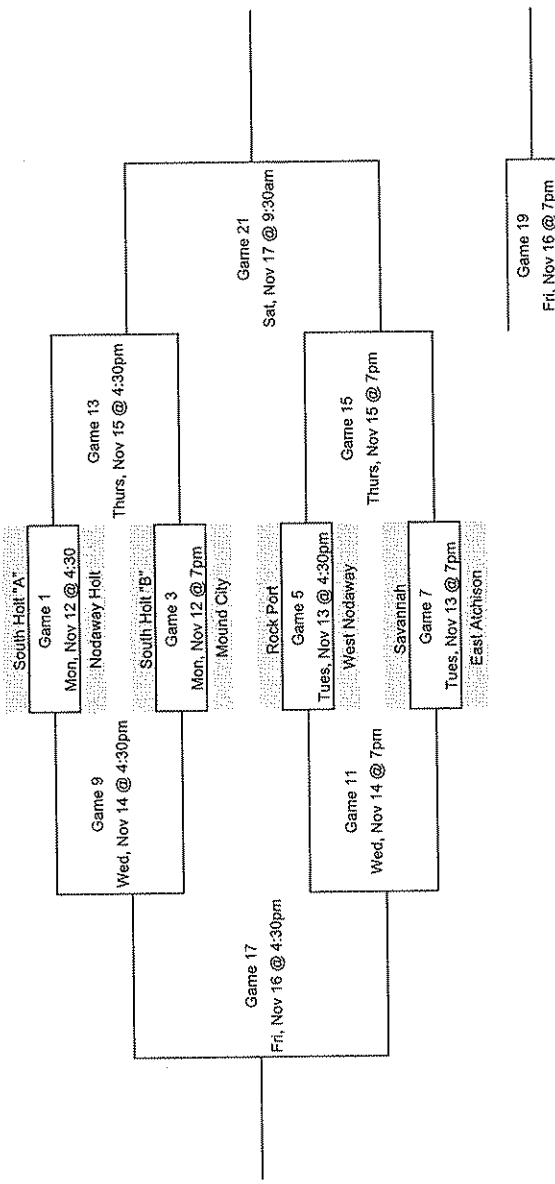

JH Girls

- Uniforms
- Top of bracket=home team
- Bottom of bracket=away team
- Locker Rooms
- Top of the bracket-Old Gym Girls Locker room
- Bottom of Bracket-New Gym Girls Locker room

Officials

Time	12-Nov	13-Nov	14-Nov	15-Nov	16-Nov	17-Nov
4:30 & 5:45	Cox / Power	Seipel / Austin	Cox / Holdsworth	Seipel / Gallagher	Bullock / Seipel	Lawrence III / Power
4:30 & 5:45	Cox / Power	Seipel / Austin	Cox / Holdsworth	Seipel / Gallagher	Bullock / Seipel	Lawrence III / Power
7:00 & 8:15	Montgomery / King	Power / King	Lawrence III / Montgomery	Lawrence III / Power	Cox / Montgomery	Lawrence III / Power
7:00 & 8:15	Montgomery / King	Power / King	Lawrence III / Montgomery	Lawrence III / Power	Cox / Montgomery	Lawrence III / Power

JH BOYS

Uniforms
 Top of bracket=home team
 Bottom of bracket=away team
 Locker Rooms
 Top of the bracket=Old Gym Boys Locker room
 Bottom of Bracket=New Gym Boys Locker room

Officials

	12-Nov	13-Nov	14-Nov	15-Nov	16-Nov	17-Nov
4:30 & 5:45	Cox / Power	Seipel / Austin	Cox / Holdsworth	Seipel / Gallagher	Bullock / Seipel	Lawrence III / Power
4:30 & 5:45	Cox / Power	Seipel / Austin	Cox / Holdsworth	Seipel / Gallagher	Bullock / Seipel	Lawrence III / Power
7:00 & 8:15	Montgomery / King	Power / King	Lawrence III / Montgomery	Lawrence III / Power	Cox / Montgomery	Lawrence III / Power
7:00 & 8:15	Montgomery / King	Power / King	Lawrence III / Montgomery	Lawrence III / Power	Cox / Montgomery	Lawrence III / Power